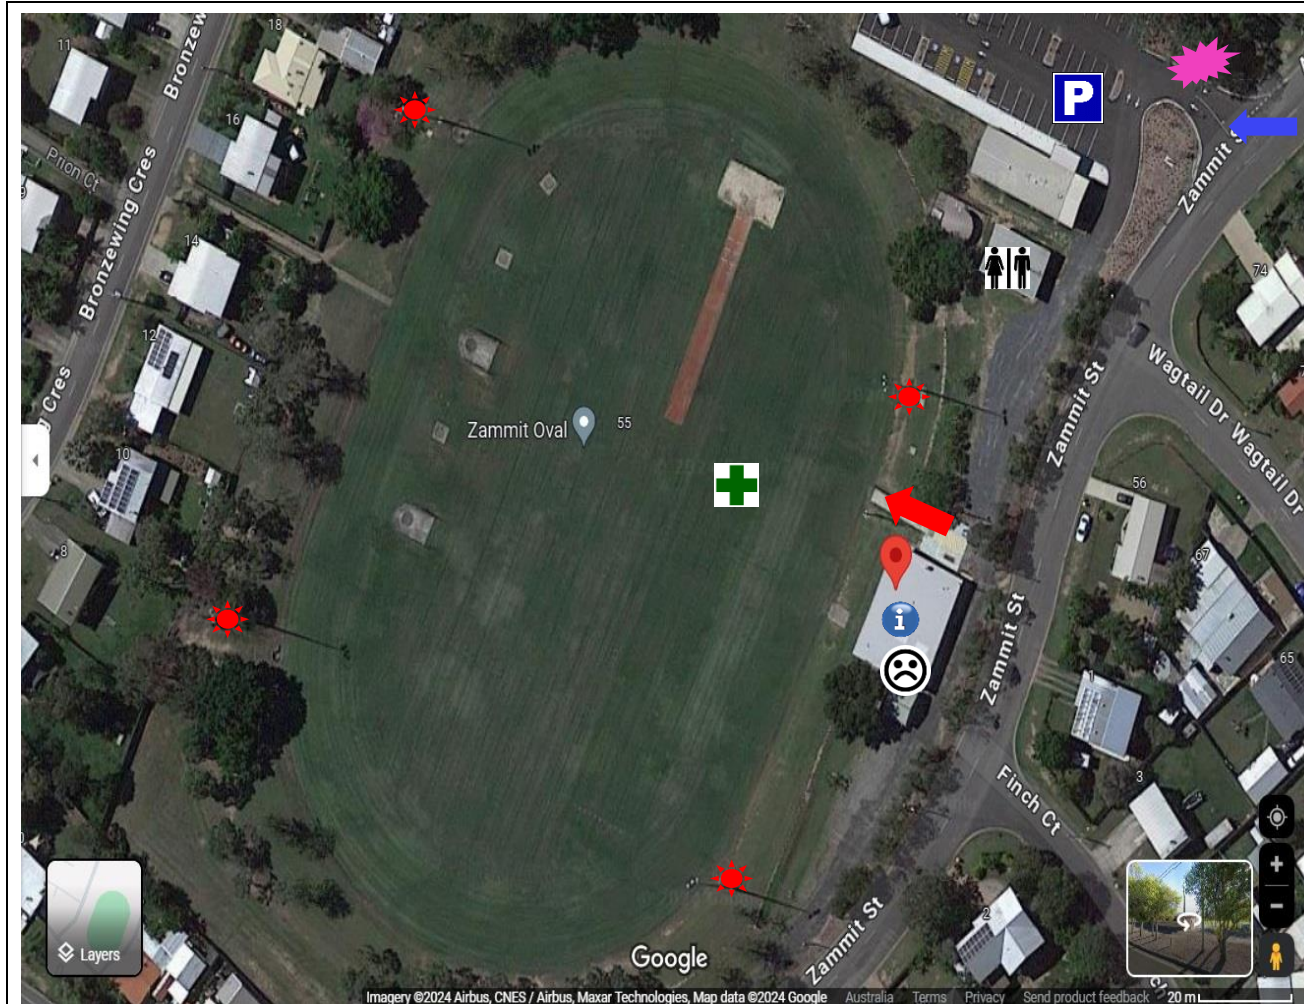

Twilight Carnival SITE PLAN

Event date: 22nd Feb 2025

Event time: 1100-2100

Event location: Zammit Sportsgrounds

KEY

-  Info & Emergency Control Centre
-  Lost Children
-  First Aid
-  Existing Toilets
-  Existing power
-  Existing lighting
-  Emergency assembly area
-  Vehicle access
-  Emergency vehicle access
-  Car parking